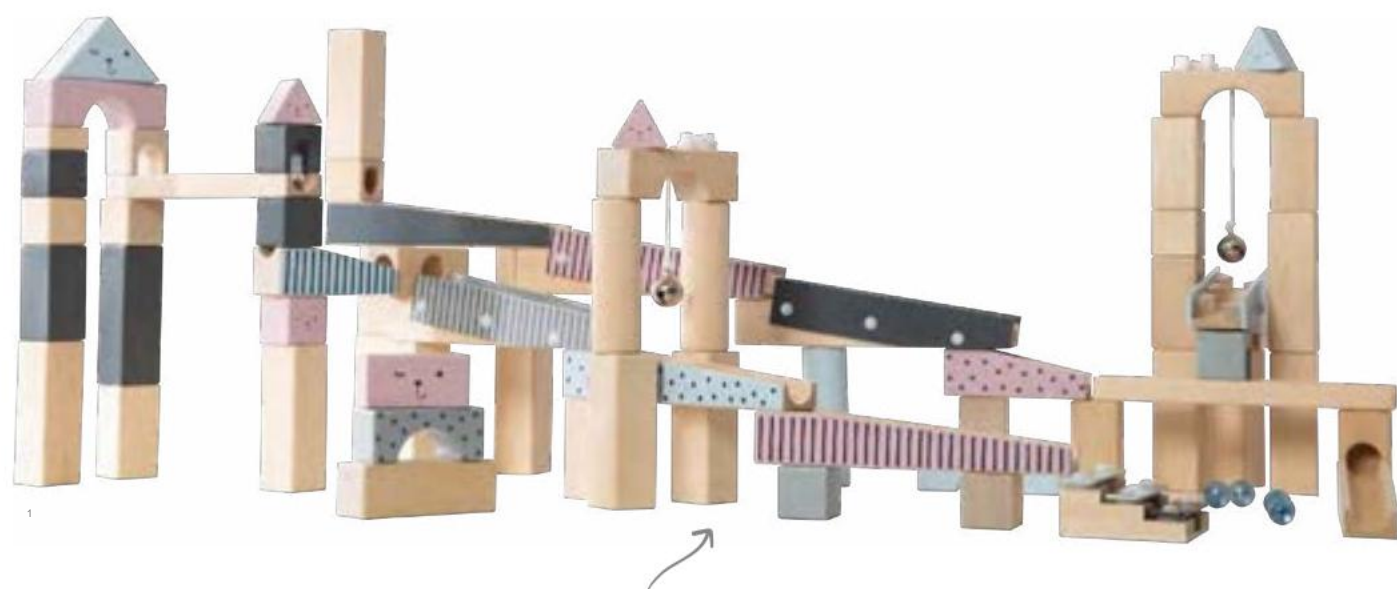

Trend colors to match our new ones
Textile series 'roba Style' and 'Lil Planet'