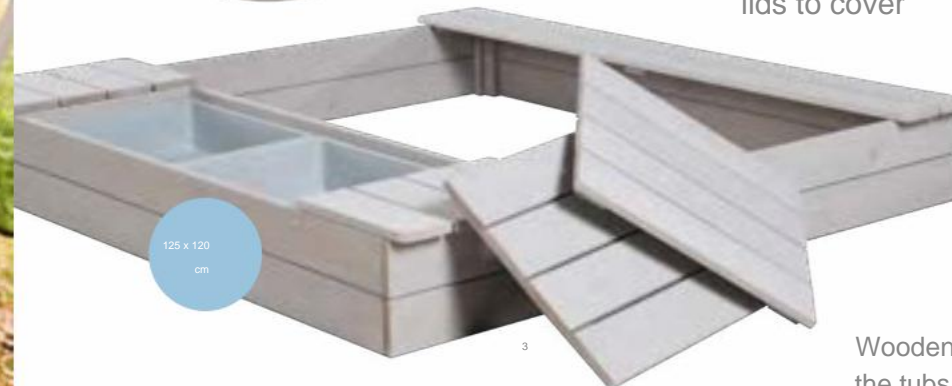

125 x 120
cm

Wooden lids to cover
the tubs provide another
seat