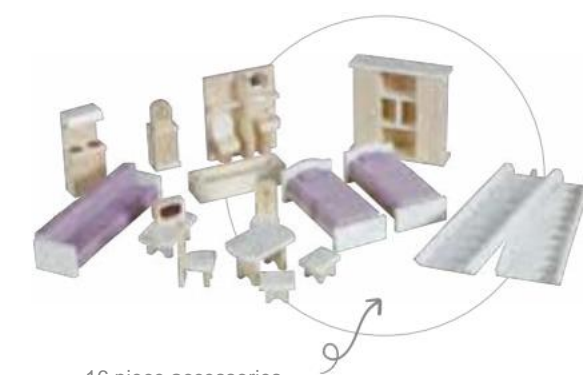

16-piece accessories including 2 stairs