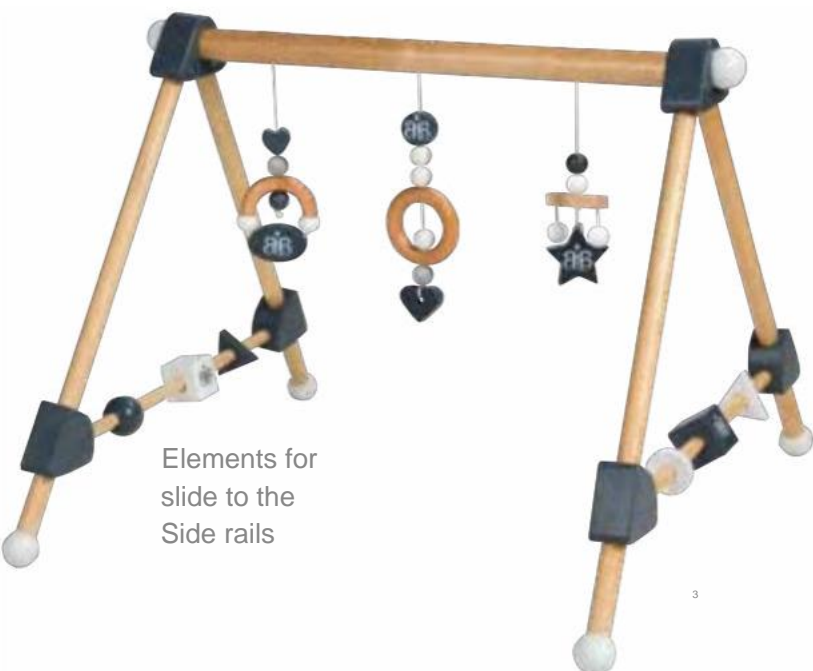

HxWxD: 42x61x59cm, wood, lacquered MDF, teething rings for grabbing and rattling, movable elements on the side rails, easy assembly

2 play sheets Miffy
440011V210

HxWxD: 42x61x59cm, wood, lacquered MDF, teething rings for grabbing and rattling, movable elements on the side rails, easy assembly

3 Spielbogen Rock Star Baby 3
440011RS3

HxWxD: 42x61x59cm, wood, lacquered MDF, teething rings for grabbing and rattling, movable elements on the side rails, easy assembly

Elements for
slide to the
Side rails

Play trapeze

4 play trapeze
440100WE

Baby gym painted white, more universal
Play arch made of solid wood,
promotes motor development
babies, play sets sold separately,
HxBxT: 52x69x51,5cm

Lil Cuties playset

- 5 440101V229 Lily (rosa)
- 6 440101V230 Sammy (grau)
- 7 440101V231 Benny (hellblau)

Suitable for attaching to the play
trapeze, 5 plush figures with rattle,
crackling foil, squeaky toy and mirror, a
small cuddly toy (Lily the rabbit or
Benny the bear or Sammy), easy
to attach with snaps, cuddly toy can be
attached in 2 heights

8 Miffy play set
440101P210

Suitable for attaching to the
Play trapeze, 5 plush figures with
Rattle, crackle foil, squeaker and
mirror, a miffy rabbit, simple
Attachment with snaps

Suitable for attaching to the
Play trapeze, 5 plush figures with
Rattle, crackle foil, squeaker and
mirror, a big heart, simple
Attachment with snaps