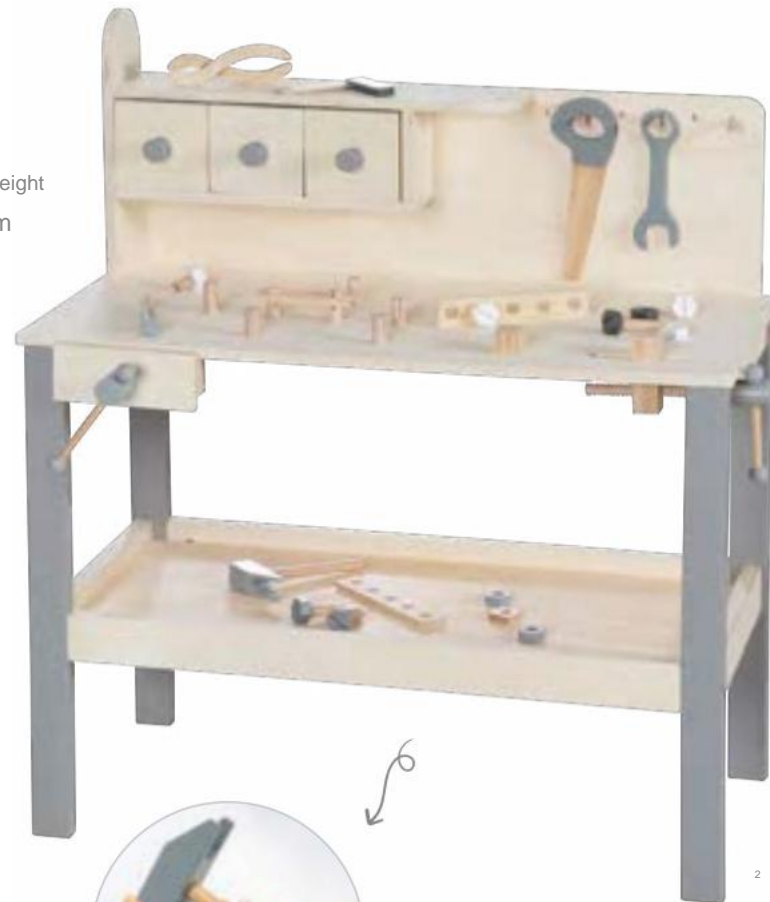

table height 61cm

Table height 67cm

1 workbench 97211

height-adjustable, base: solid wood with shelf, worktop: plywood with 1 collet at the front, back panel with 2 drawers, hanging option for Tool, with board, HxWxD: 85x70x42cm, including extensive 27-piece Accessories: 1 screwdriver, 1 hammer, 1 wrench, 1 measuring square, 1 pliers, 2 screw plates, 12 nails, 4 bolts and 4 nuts

Table height 54,5cm

Accessories in modern, sober colors

2 workbench 97210GA

Natural and gray painted wood, with a wide range of accessories, base frame: solid wood with shelf, worktop: plywood with 2 collets at the front and on the side, Back wall with 3 drawers and hanging options, HxWxD: 85x73x41cm