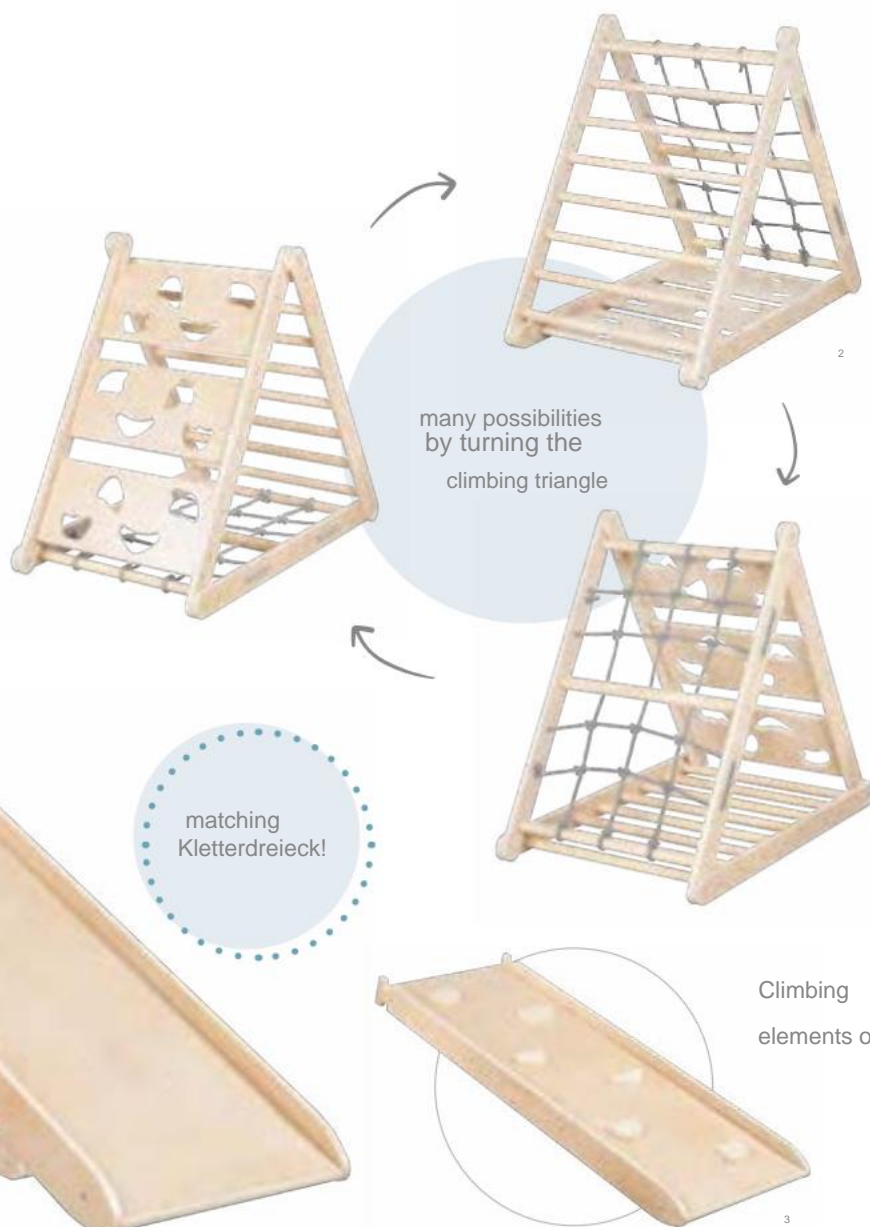

OR

Montessori

1 Montessori Kindergarderobe 450151WE
HxWxL: 107x90x34.5cm, white, incl. mirror, clothes rail, 4 storage compartments, large shelf, plenty of storage space

2 climbing triangle 440120NA
3-sided wooden climbing frame, one side with climbing net, one rung frame and one side usable as a climbing wall, length per side approx. 100cm, WxH: 61.5cm x 87.5cm

3 Rutschbrett 440121NA
suitable for the climbing triangle
Natural wood, for hanging in the rung frame, can be used on both sides, as a slide and as a climbing element,
LxB: 130cm x 50cm

many possibilities by turning the climbing triangle

matching Kletterdreieck!

Climbing elements on the back

easy climbing by height adjustment
adjustable level

enables small children to participate more easily in everyday life

4 height-adjustable learning tower 440111AN
MDF anthracite lacquered, HxWxD: 90x45x47cm

5 Height-adjustable learning tower 440111WE
MDF painted white, HxWxD: 90x45x47cm

- Stable and very stable, safe step stool for children
- ideal as a kitchen helper
- loadable up to 90kg
- 3-way height-adjustable stand (35/41.5/47.5cm) and ladder step (15/19/24cm)