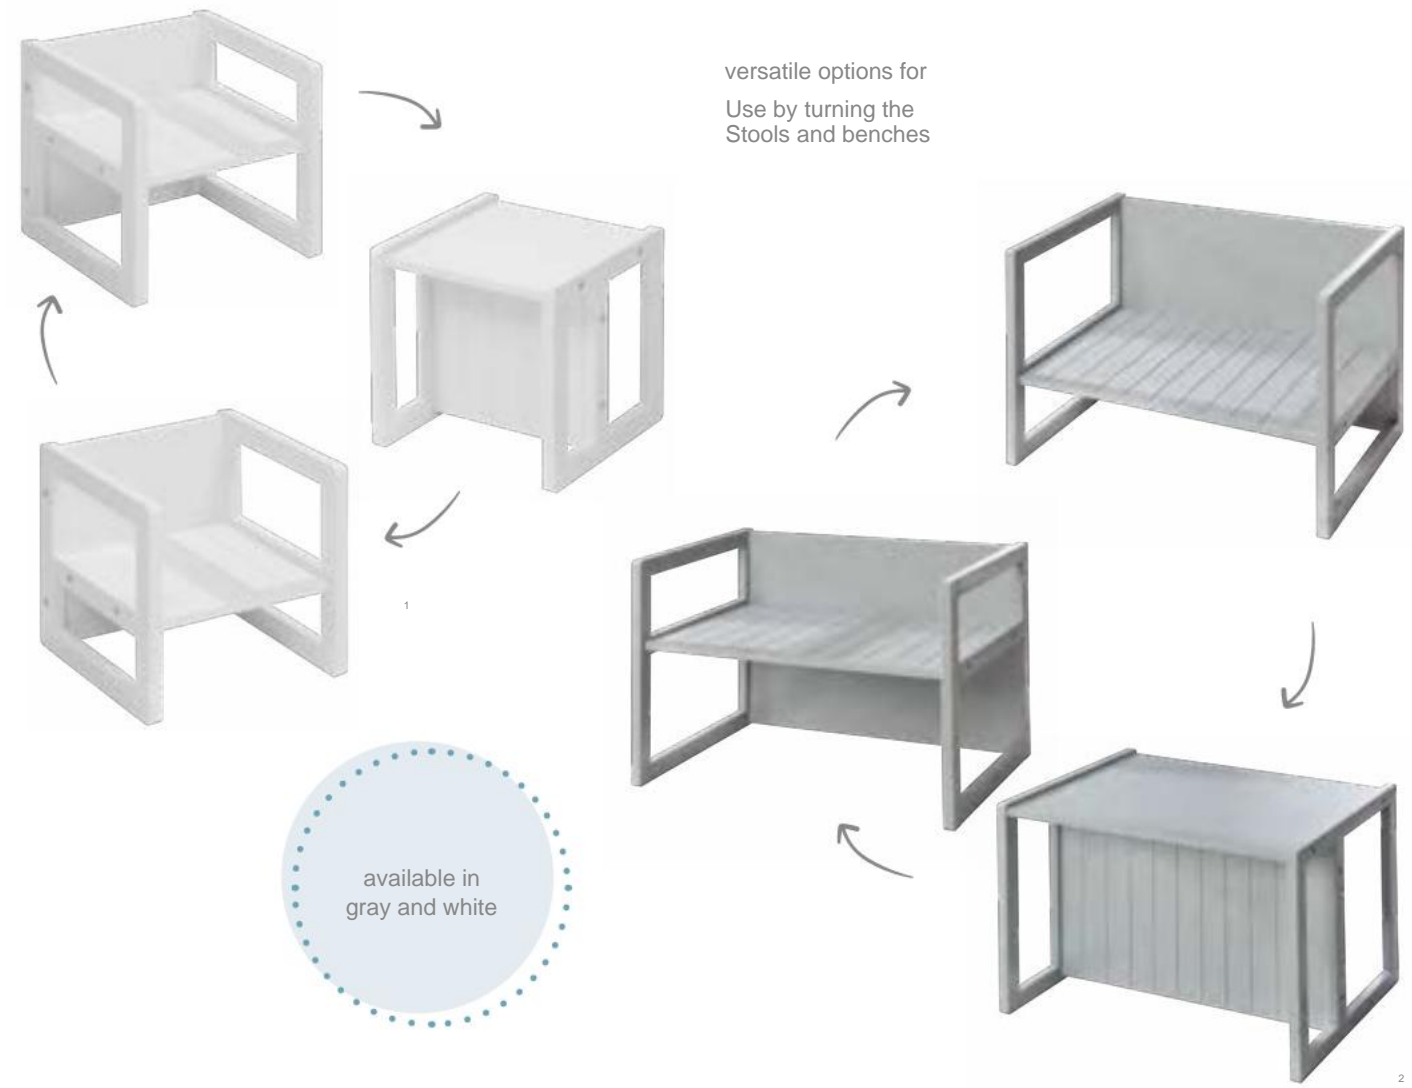

versatile options for
Use by turning the
Stools and benches

available in
gray and white

1 stool grey/white
3031GA (grey)
3031 (white)
HxWxD: 30x30x30cm, MDF lacquered,
3 seating positions by turning the
Stool, seat height: 14/18/29cm,
Seat with millings

2 bench / table gray / white
3041GA (grey)
3041 (white)
HxWxD: 44x57x44cm, MDF lacquered,
2 seating positions or usable as a table by
rotating the bench, seat heights: 18/27.5
cm, table height: 43 cm,
Seat with millings