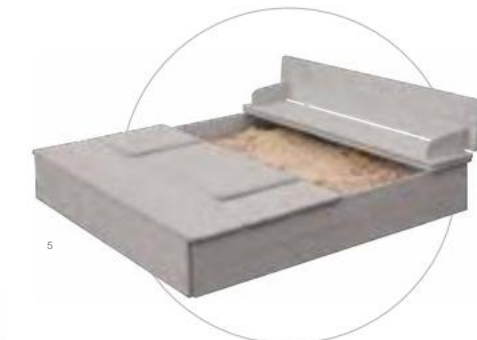

Video for the series

Easy to empty
and clean tubs
to take out

with 2 tubs
and 2 wooden
lids to cover

125 x 120
cm

Wooden lids to cover
the tubs provide another
seat

Lid can be opened
2 benches with backrests

1 sandpit ship
456020GAV190

Solid wood: Weatherproof and environmentally friendly, extra reinforced material, gray glazed, made from sustainable materials Forestry, particularly durable and stable, with storage space and 2 mud tubs, Sun canopy and 2 flags in 'Little Stars' design, dimensions HxBxT: 109x65x154cm

2 sandpits with lids, board and hooks
456011GA

Solid wood: Weatherproof and environmentally friendly, extra reinforced material, gray glazed, from sustainable forestry, child-friendly rounded edges, lid with board and 3 hooks on the inside, becomes an additional play area when opened, dimensions HxWxD: 65.5x85x80cm, height with closed lid: 16cm

with a tub for
sand and
Water

3 sandpits with play tubs
456012GA

Solid wood, gray glazed, including 2 plastic play trays, 4 removable seat panels, 2 additional storage compartments for toys, Internal dimensions: 117.5x70cm, external dimensions: 120x125cm, Seat/overall height: 17.5cm, Size of each tub HxWxD: 9x38.5x32cm

4 sandpits, folding bench
456017TE

Solid wood, teak colored, lid goes through swiveling up to 2 benches, HxWxD (closed): 127x123.5x21.5cm

5 sandpits, folding bench
456017 GA

Solid wood, gray glazed, lid can be swung open to form 2 benches, HxWxD (closed): 127x123.5x21.5cm

6 tarpaulin, large
455913BL
154x154cm

127x 127
cm

Characteristics:

- Durable fabric tarpaulin
- weatherproof and water-repellent
- Optimum protection for sandpits
- Metal eyelets for attaching the rope
- available in two sizes (item no. 455912 BC, 125x125cm)